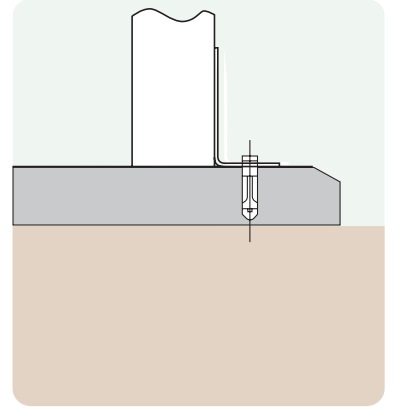

Earth Anchors
furniture for parks and streets.

Table Data Sheet

Rainbow Round Table

SKU 1224

Ground Fixings

Bolt down
Available for a variety of hard surfaces.

Anchored
Soft ground fixing kit for grass.

FastDek
Envirofriendly alternative to a concrete pad.