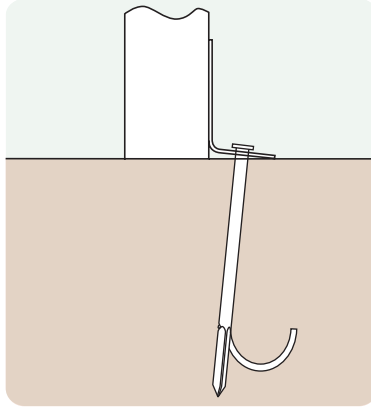

Earth Anchors
furniture for parks and streets.

Table Data Sheet

Rainbow Round Table

SKU 1224

Ground Fixings

Bolt down
Available for a variety of hard surfaces.

Anchored
Soft ground fixing kit for grass.

FastDek
Envirofriendly alternative to a concrete pad.