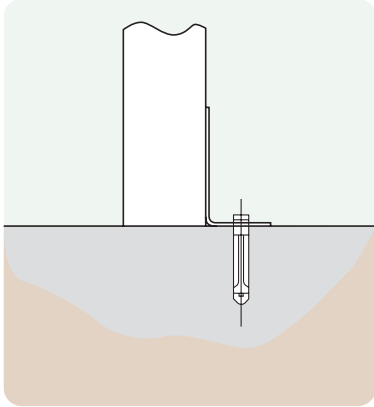

Table height: 740mm

Seat height 435mm

Weight: 143kg

Product Information

Description

Round brightly coloured picnic table for up to 8 people. Made entirely from Forest-Saver recycled plastic.

Features

Supplied partially assembled – 5 Parts.
Guaranteed for 25 years against material failure.
Parasol hole included – 45mm.

Earth Anchors
furniture for parks and streets.

Table Data Sheet

Rainbow Round Table

SKU 1224

Ground Fixings

Bolt down
Available for a variety of hard surfaces.

Anchored
Soft ground fixing kit for grass.

FastDek
Envirofriendly alternative to a concrete pad.