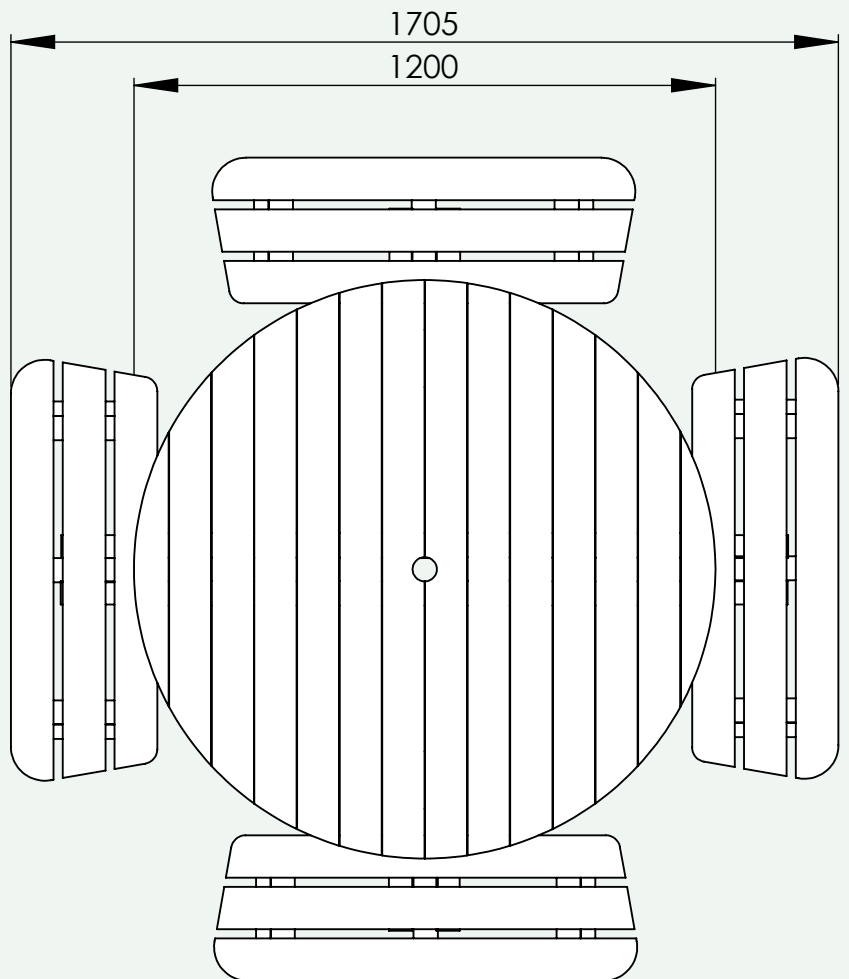

Top View

Additional Data

Total weight: 140kg
Table weight: 96kg
Bench weight: 11kg

Earth Anchors Ltd
Unit 3 Io Centre, Salbrook Road Industrial Estate, Salfords, Surrey, RH1 5GJ
Tel: 020 8684 9601
www.earth-anchors.com